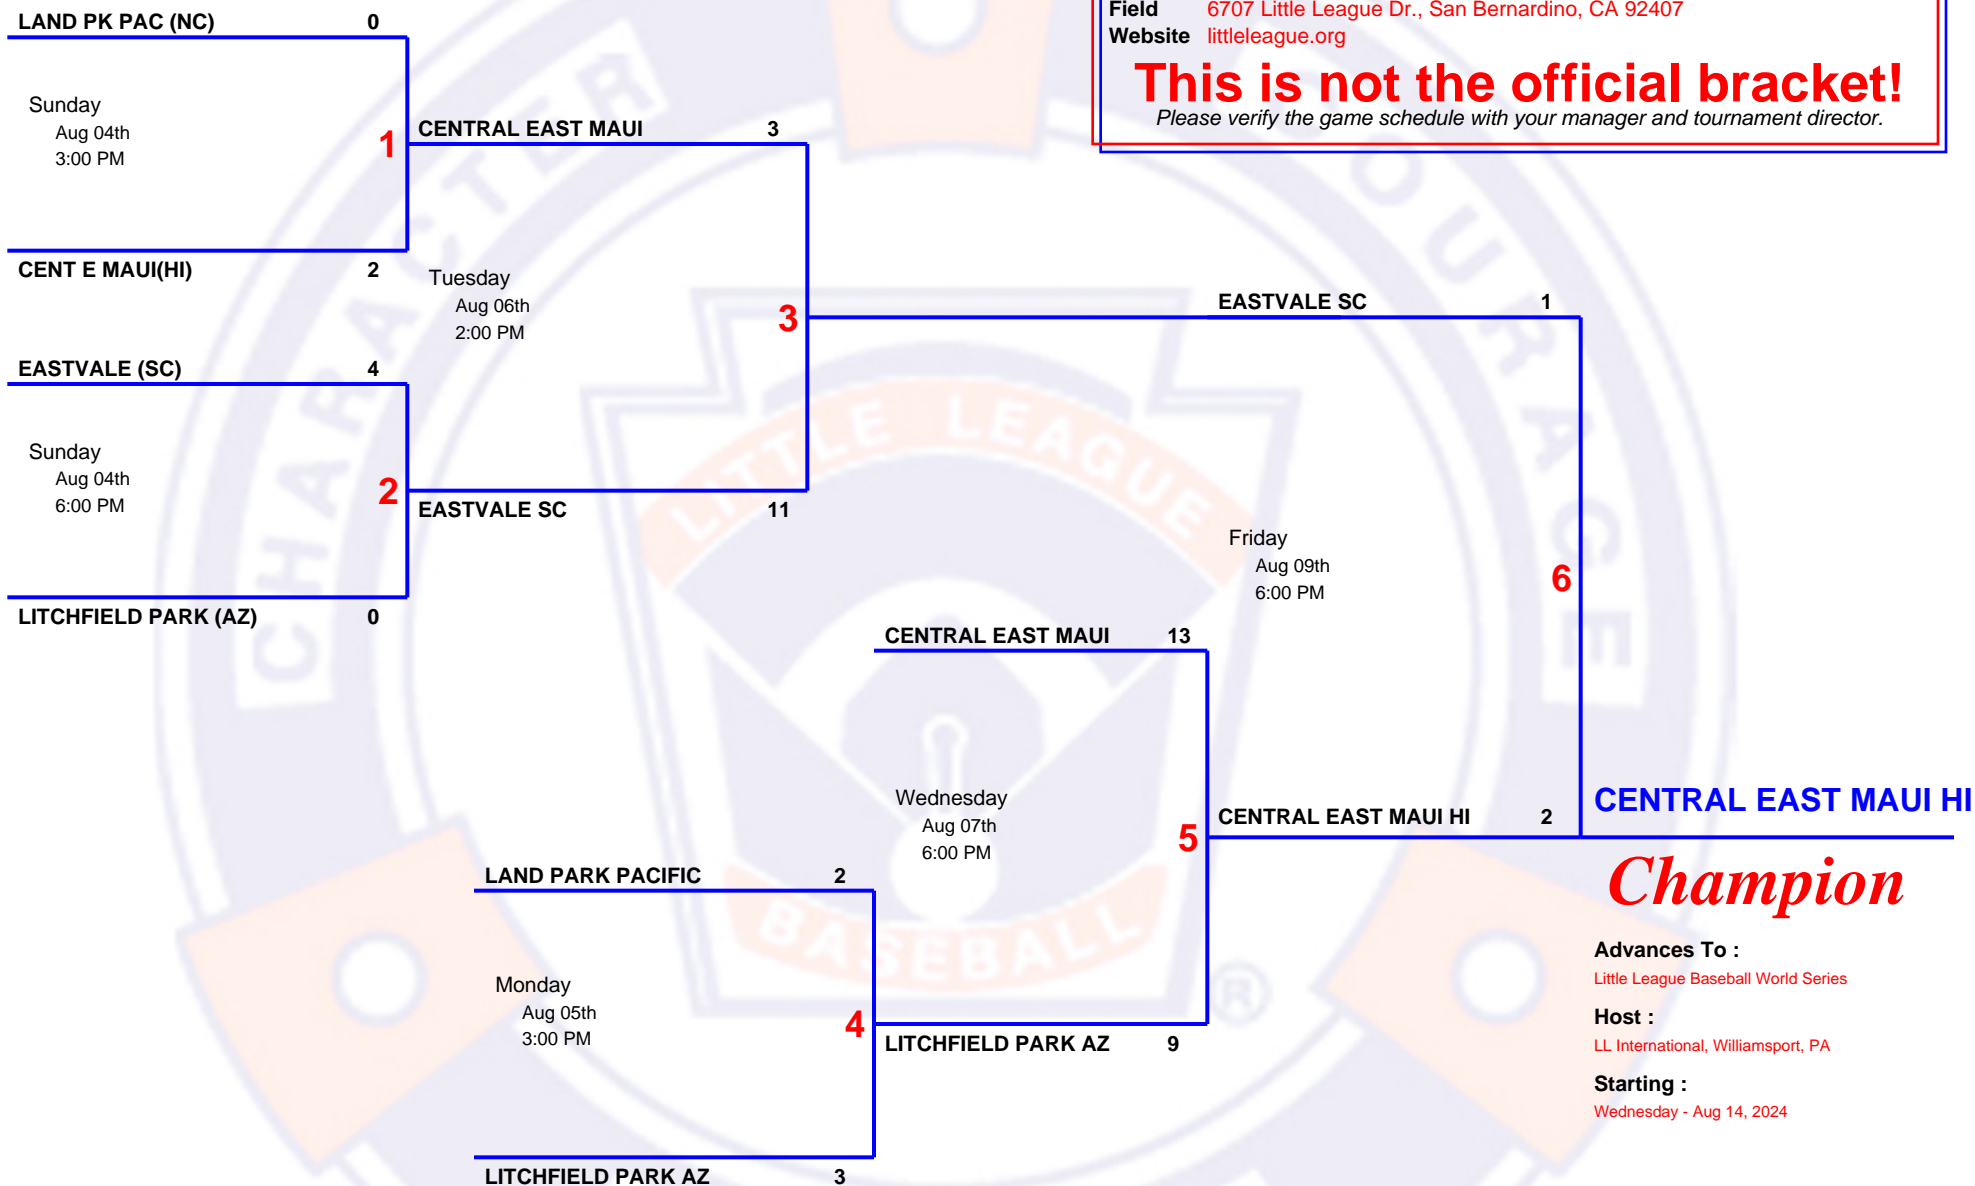

4 TEAM Double Elimination

2024 10-12
West Region Tournament

Host Little League Western Region
 Field 6707 Little League Dr., San Bernardino, CA 92407
 Website littleleague.org

This is not the official bracket!
 Please verify the game schedule with your manager and tournament director.

Champion

Advances To :
 Little League Baseball World Series

Host :
 LL International, Williamsport, PA

Starting :
 Wednesday - Aug 14, 2024