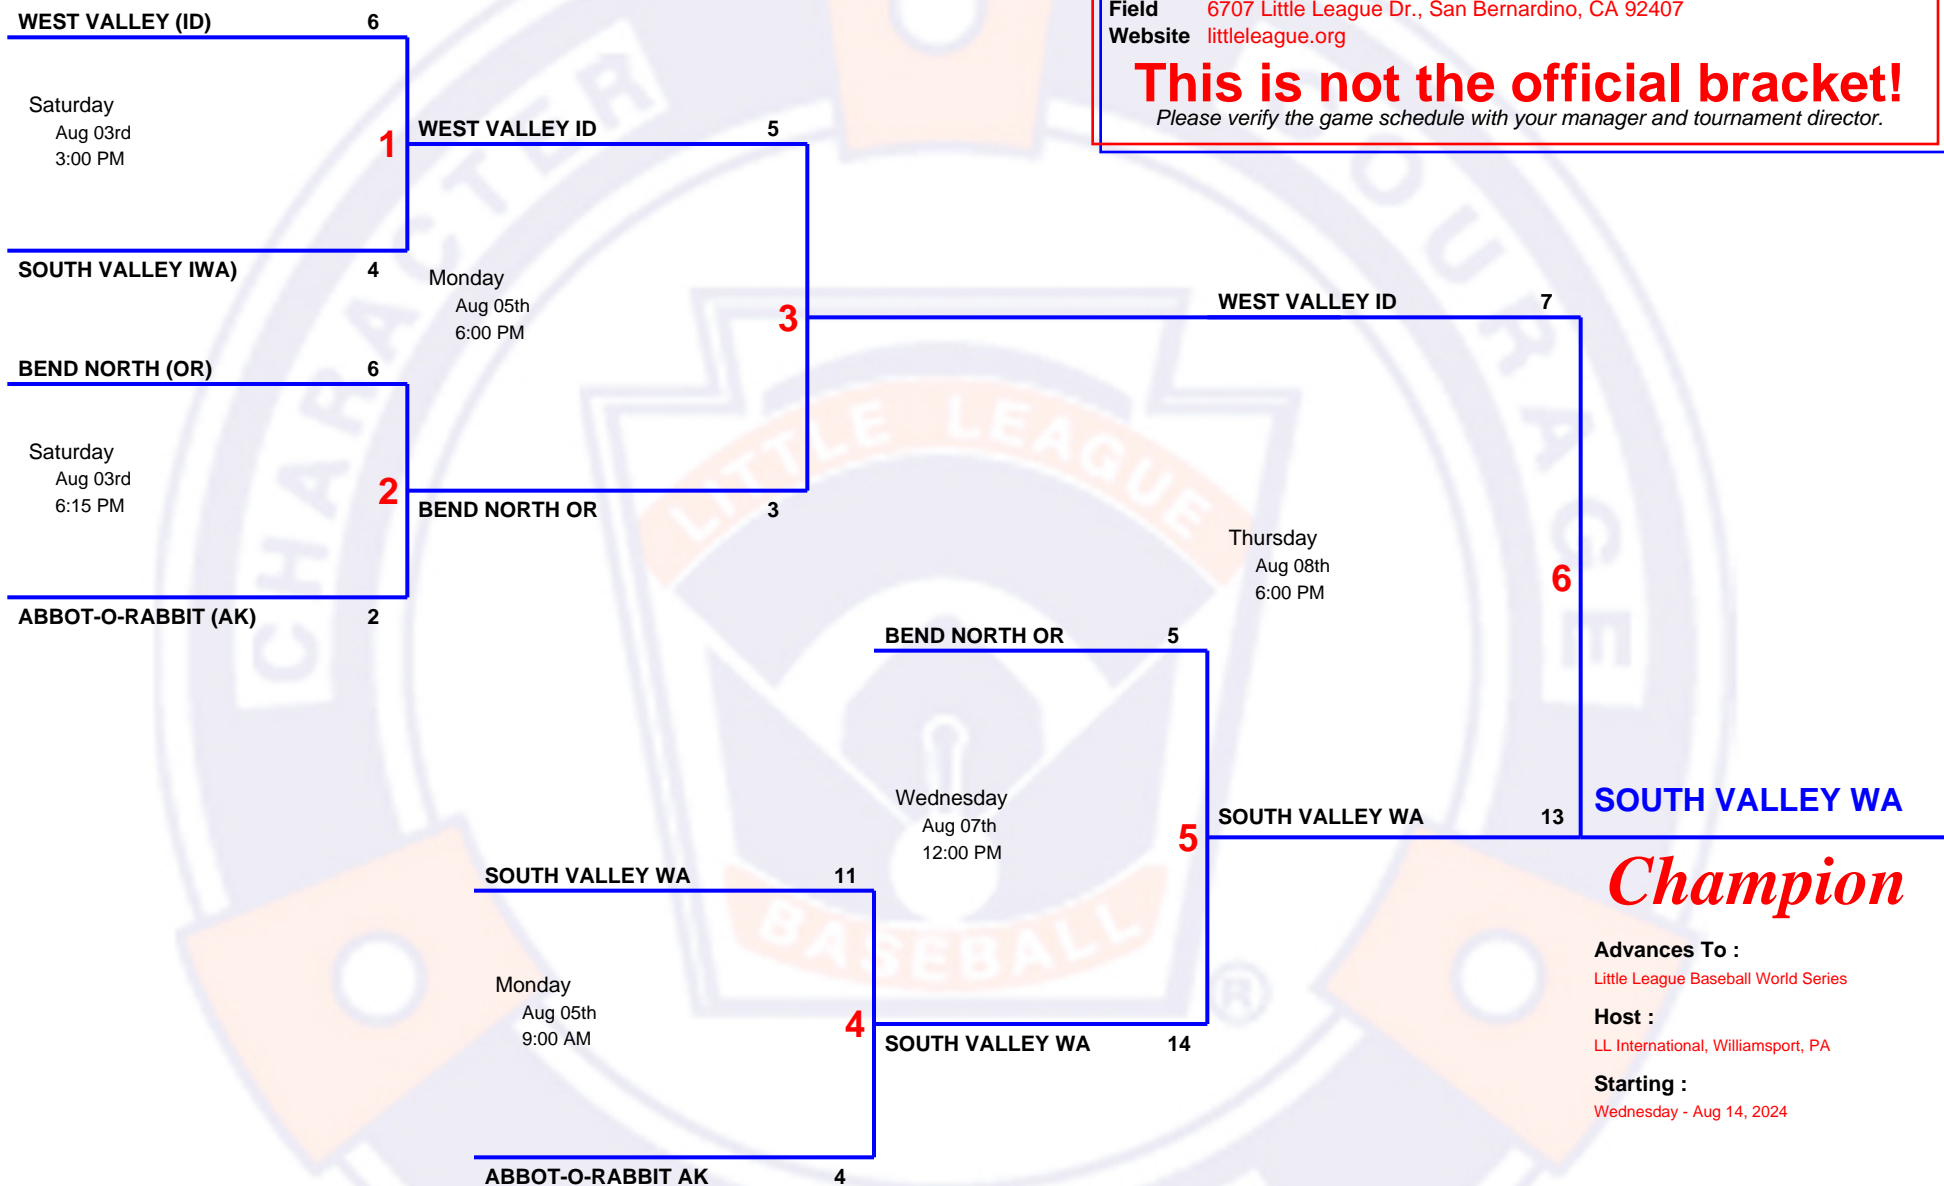

4 TEAM Double Elimination

2024 10-12
Northwest Region Tournament

Host Little League Western Region
Field 6707 Little League Dr., San Bernardino, CA 92407
Website littleleague.org

This is not the official bracket!
 Please verify the game schedule with your manager and tournament director.

Advances To :
 Little League Baseball World Series

Host :
 LL International, Williamsport, PA

Starting :
 Wednesday - Aug 14, 2024